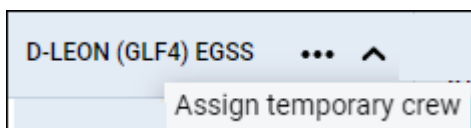

ASSIGNING CREW PROVISIONALLY

This functionality is designed for easier planning of crew that are not flying regularly on one specific aircraft as well as servicing the freelance crew.

When grouping crew by the aircraft in 3-dot filter it is possible to **assign crew provisionally**.

Right next to aircraft registration click 3 dots and click 'Assign temporary crew'.

In a pop-up window insert: **Start of assignment, End of assignment** and select **crew member/members**.

On the 'Crew Calendar' page, when the date range selected in the calendar covers dates of assignment (either start or end date), Leon will show crew assigned provisionally in **italic**.