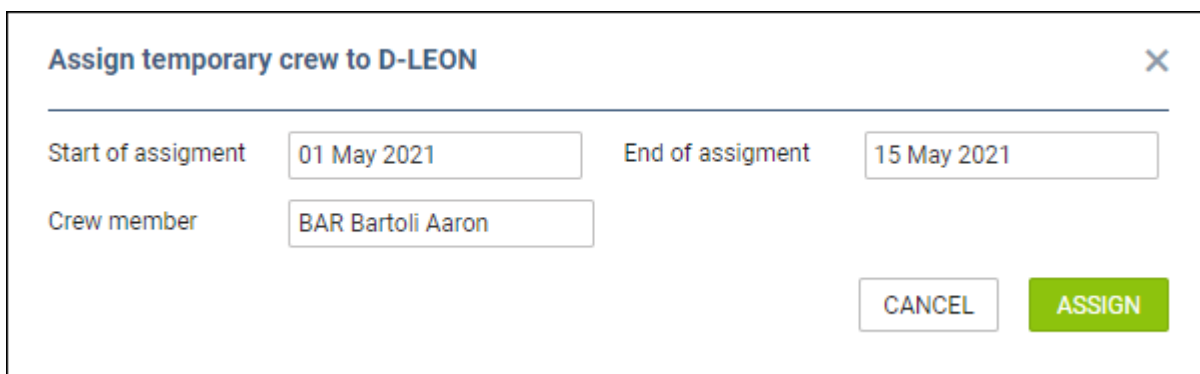

ASSIGNING CREW PROVISIONALLY

This functionality is designed for easier planning of crew that are not flying regularly on one specific aircraft as well as servicing the freelance crew.

When grouping crew by the aircraft in 3-dot filter it is possible to **assign crew provisionally**.

Right next to aircraft registration click 3 dots and click 'Assign temporary crew'.

In a pop-up window insert: **Start of assignment, End of assignment** and select **crew member/members**.

On the 'Crew Calendar' page, when the date range selected in the calendar covers dates of assignment (either start or end date), Leon will show crew assigned provisionally in **italic**.