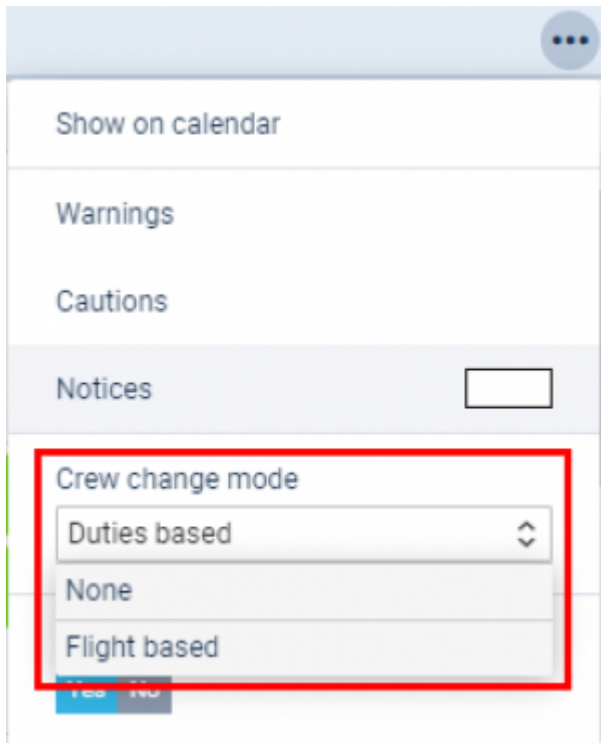

Crew change in OPS Calendar

Filtering option

It is now possible to select the **crew change mode** in the 3-dot filter.

There are 3 available options:

- **None** - crew change is not displayed
- **Duties based** - OPS Calendar displays changes based on roster duty only